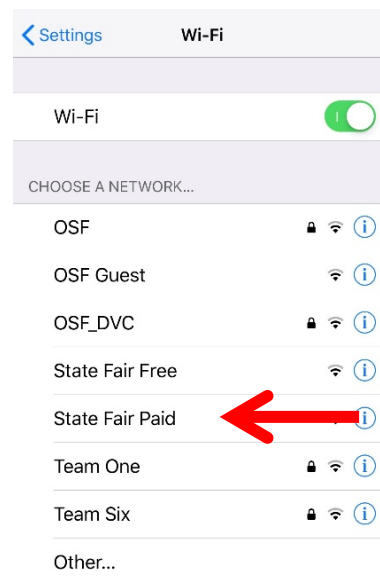

OKC Fairgrounds

If you need Wi-Fi connectivity for a point-of-sale device that cannot connect to an open hotspot, please see our OKC Fairgrounds Internet Order Form.

Premium Wi-Fi Instructions

Premium Wi-Fi is limited to 20 Mbps download / 10 Mbps upload speeds.

1. Using the device you wish to purchase premium access for, connect to “State Fair Paid.”
  Note: Premium account purchases are only good for one (1) device.
2. Depending on your device, the hotspot sign-up page may appear automatically. If it does not, launch a web browser and attempt to navigate to your destination of choice.
3. Select your plan of choice and click the “Next” button.